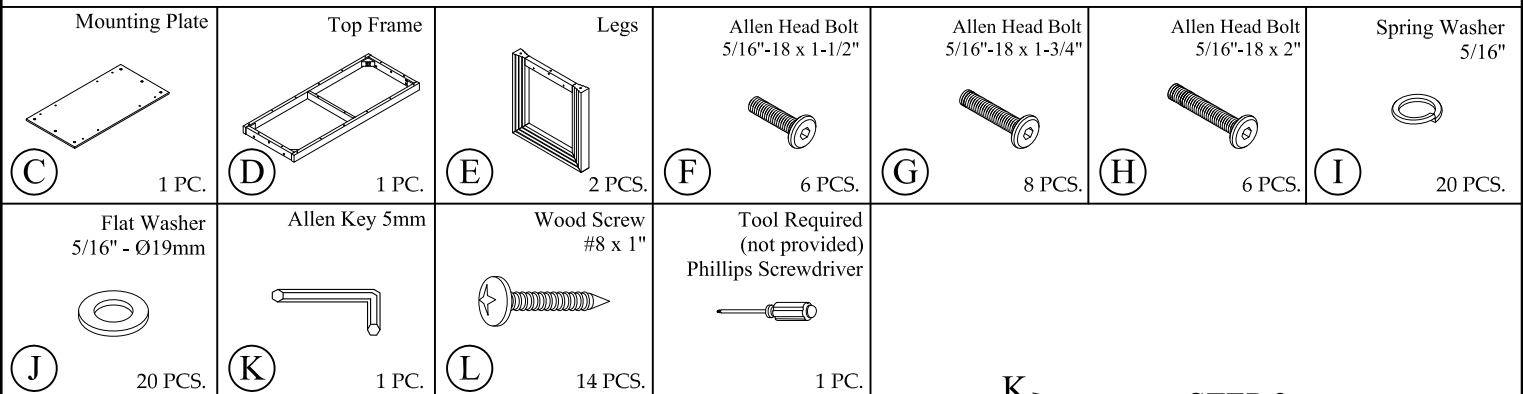

73952
Rectangle Dining Table-Top
73949
Rectangle Dining Table-Base

Components packed with the # 73952 Top

Components & Hardware packed with the # 73949 Base

Use the screw driver to secure these screws